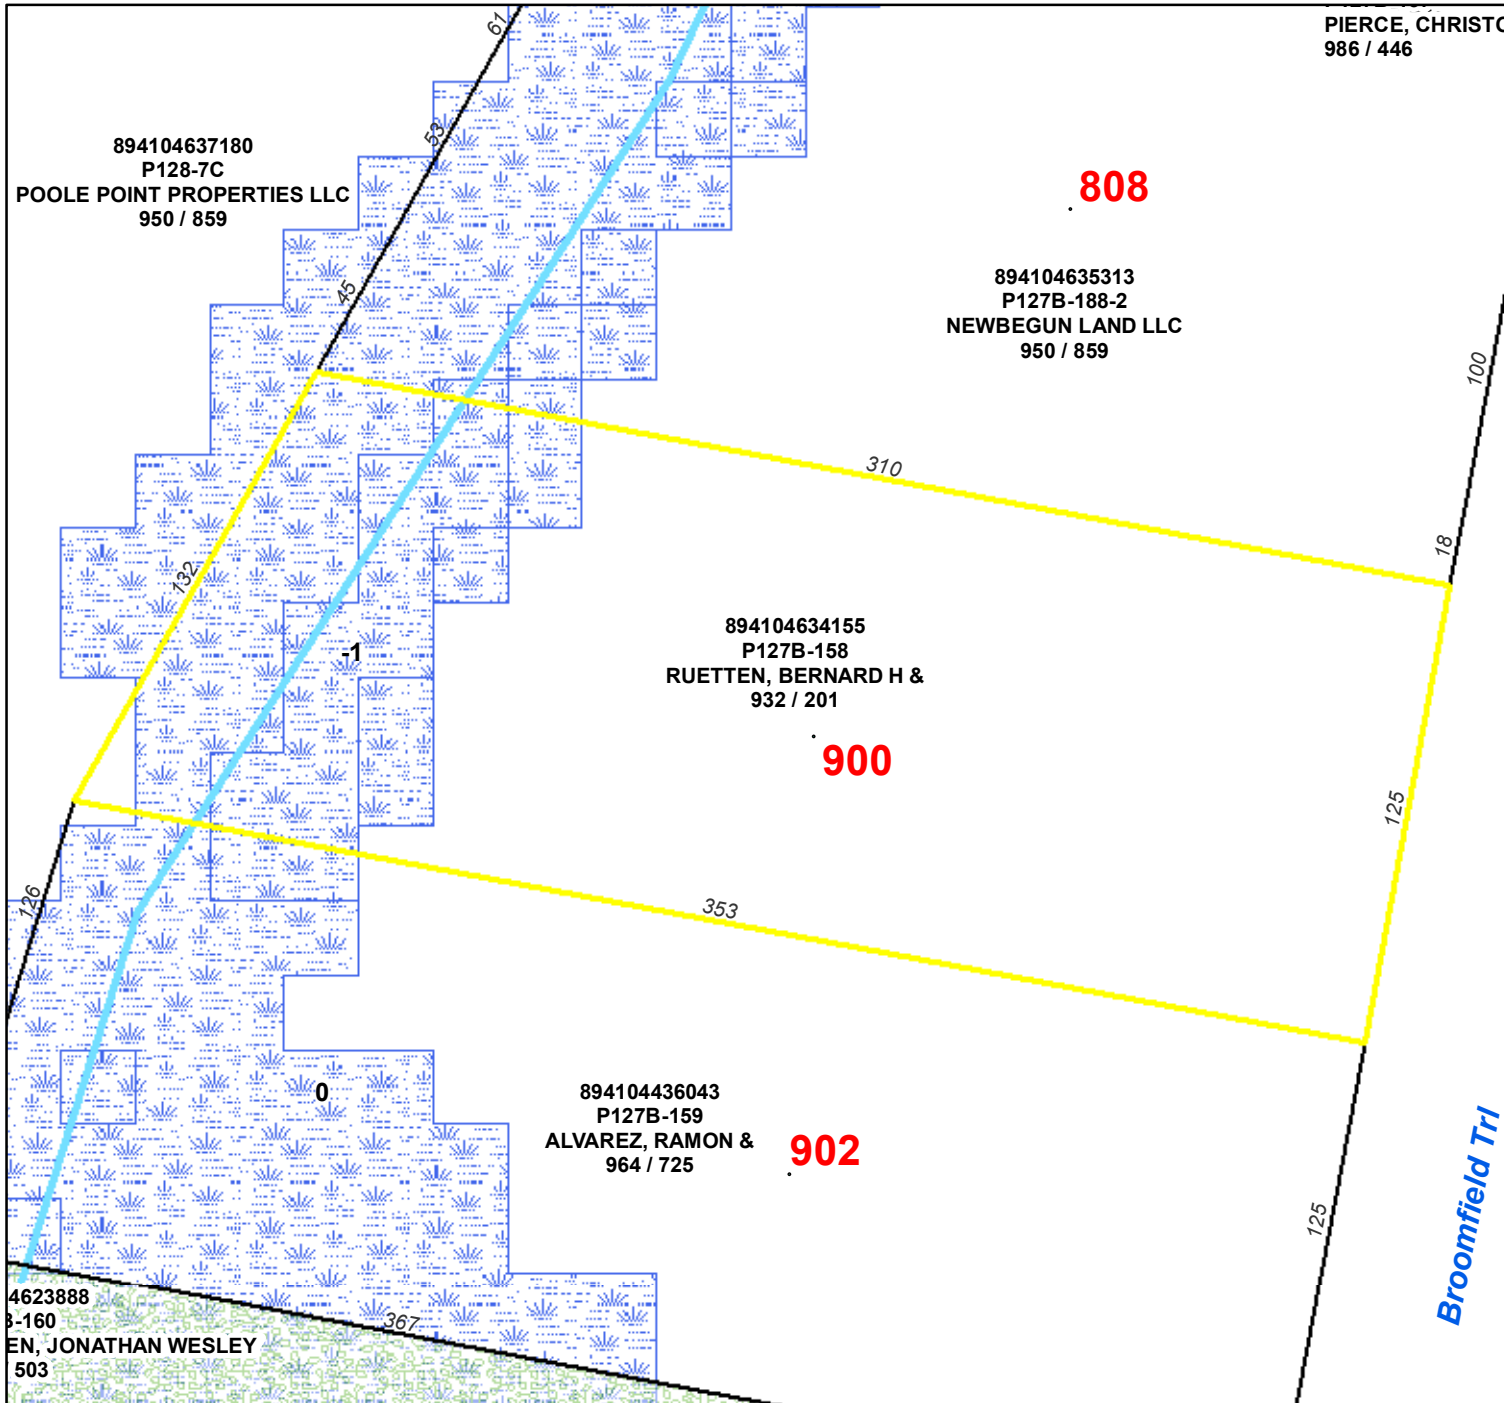

Pasquotank County, NC

Parcel ID: 894104634155

Map: P127B-158

00900 BROOMFIELD TRL

RUETTEN, BERNARD H &
MARTINA M

1526 OWENS DR
ELIZABETH CITY NC 27909

Deed Book: 932
Deed Page: 201
Date: 20060830

Land Value: 38300
Ag Value: 0
Bldg Value: 0
Total Value: 38300

Taxed Acres: 0.953

NOT A SURVEY

Owners and Deeds are as of January 1, 2020 and for research purposes only

Date: 1/30/2020

Property Ownership/
Lines as of January 1, 2020