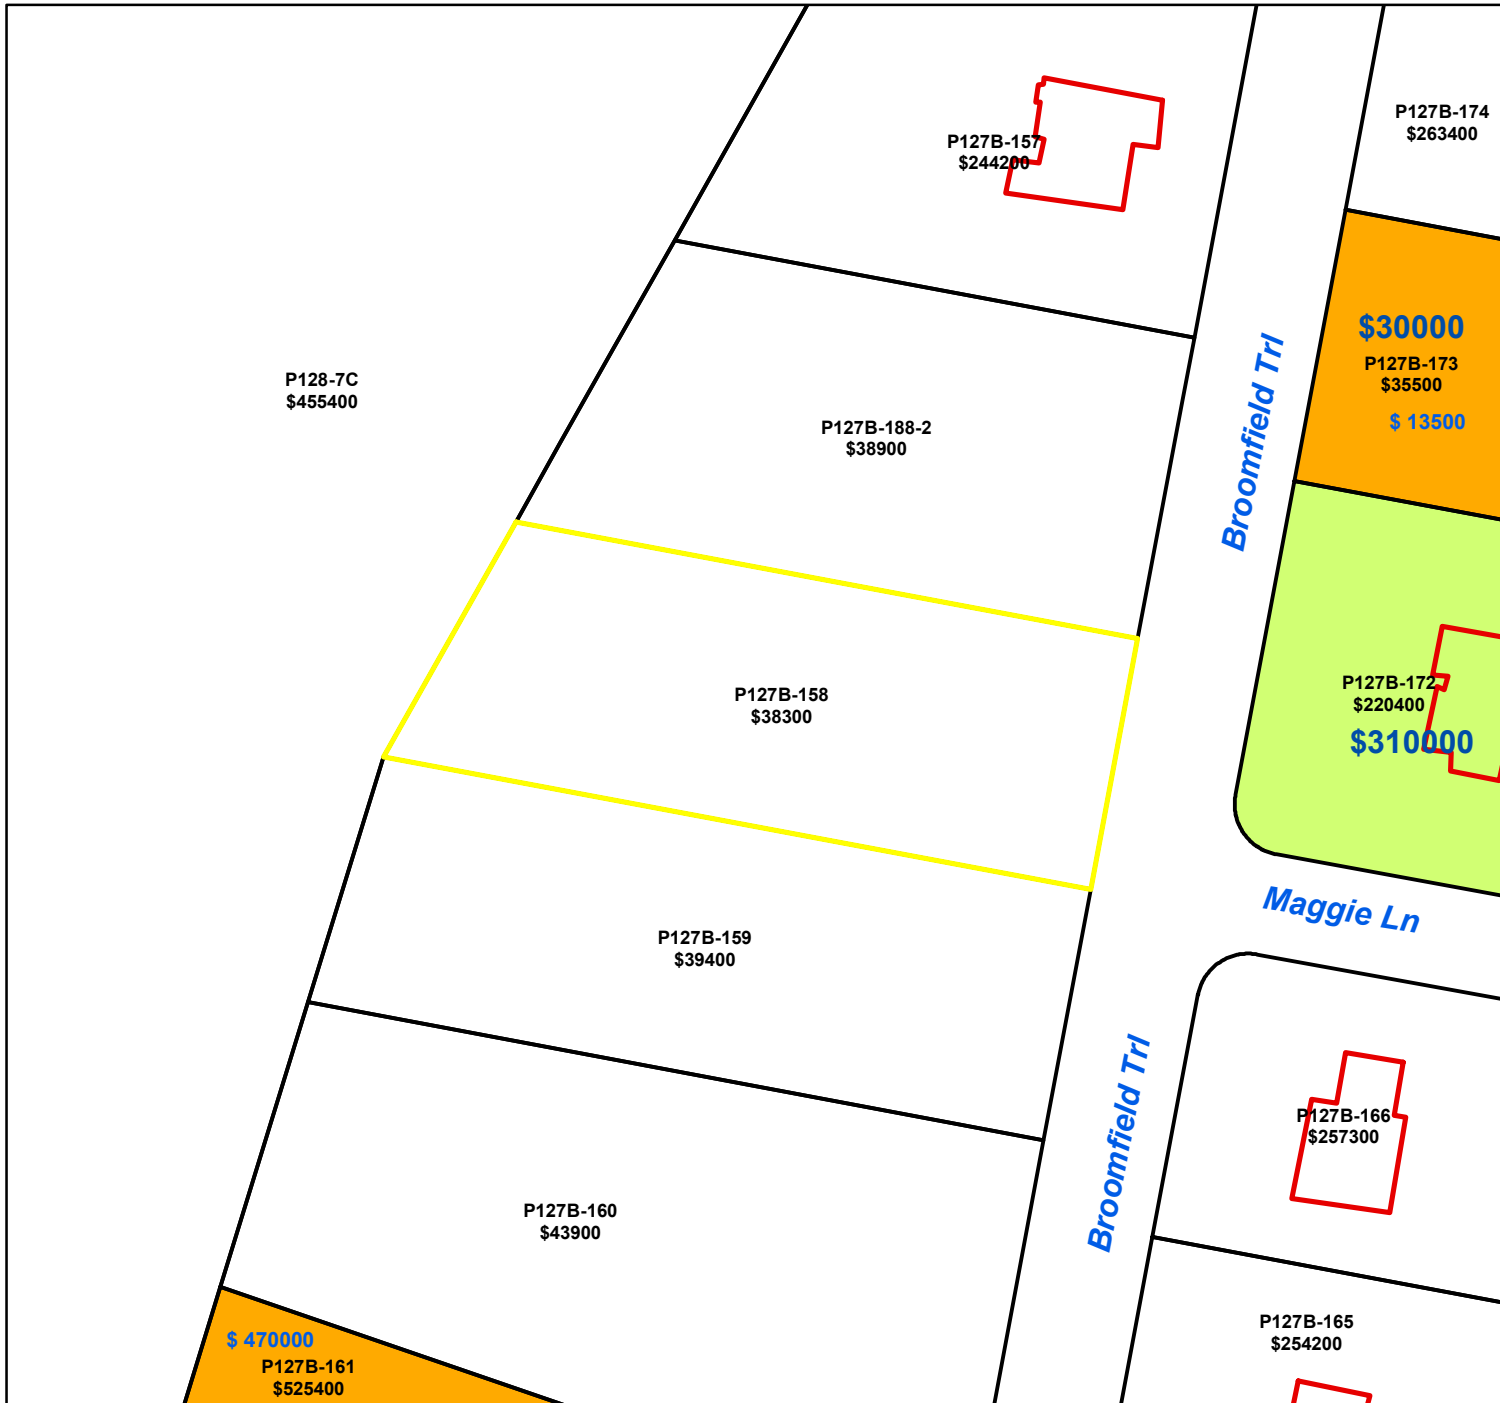

Pasquotank County, NC

Parcel ID: 894104634155

Map: P127B-158

00900 BROOMFIELD TRL

RUETTEN, BERNARD H &
MARTINA M

1526 OWENS DR

ELIZABETH CITY NC 27909

Deed Book: 932
Deed Page: 201
Date: 20060830

Land Value: 38300
Ag Value: 0
Bldg Value: 0
Total Value: 38300

Taxed Acres: 0.953

Legend

- Sales in 2019
- Sales in 2018
- Sales in 2017
- Sales in 2016
- Sales in 2015

SALES Values in blue in colored parcels are actual sale price. Values in black are current assessed value.

Date: 1/17/2020

Property Ownership/
Lines as of January 1, 2020