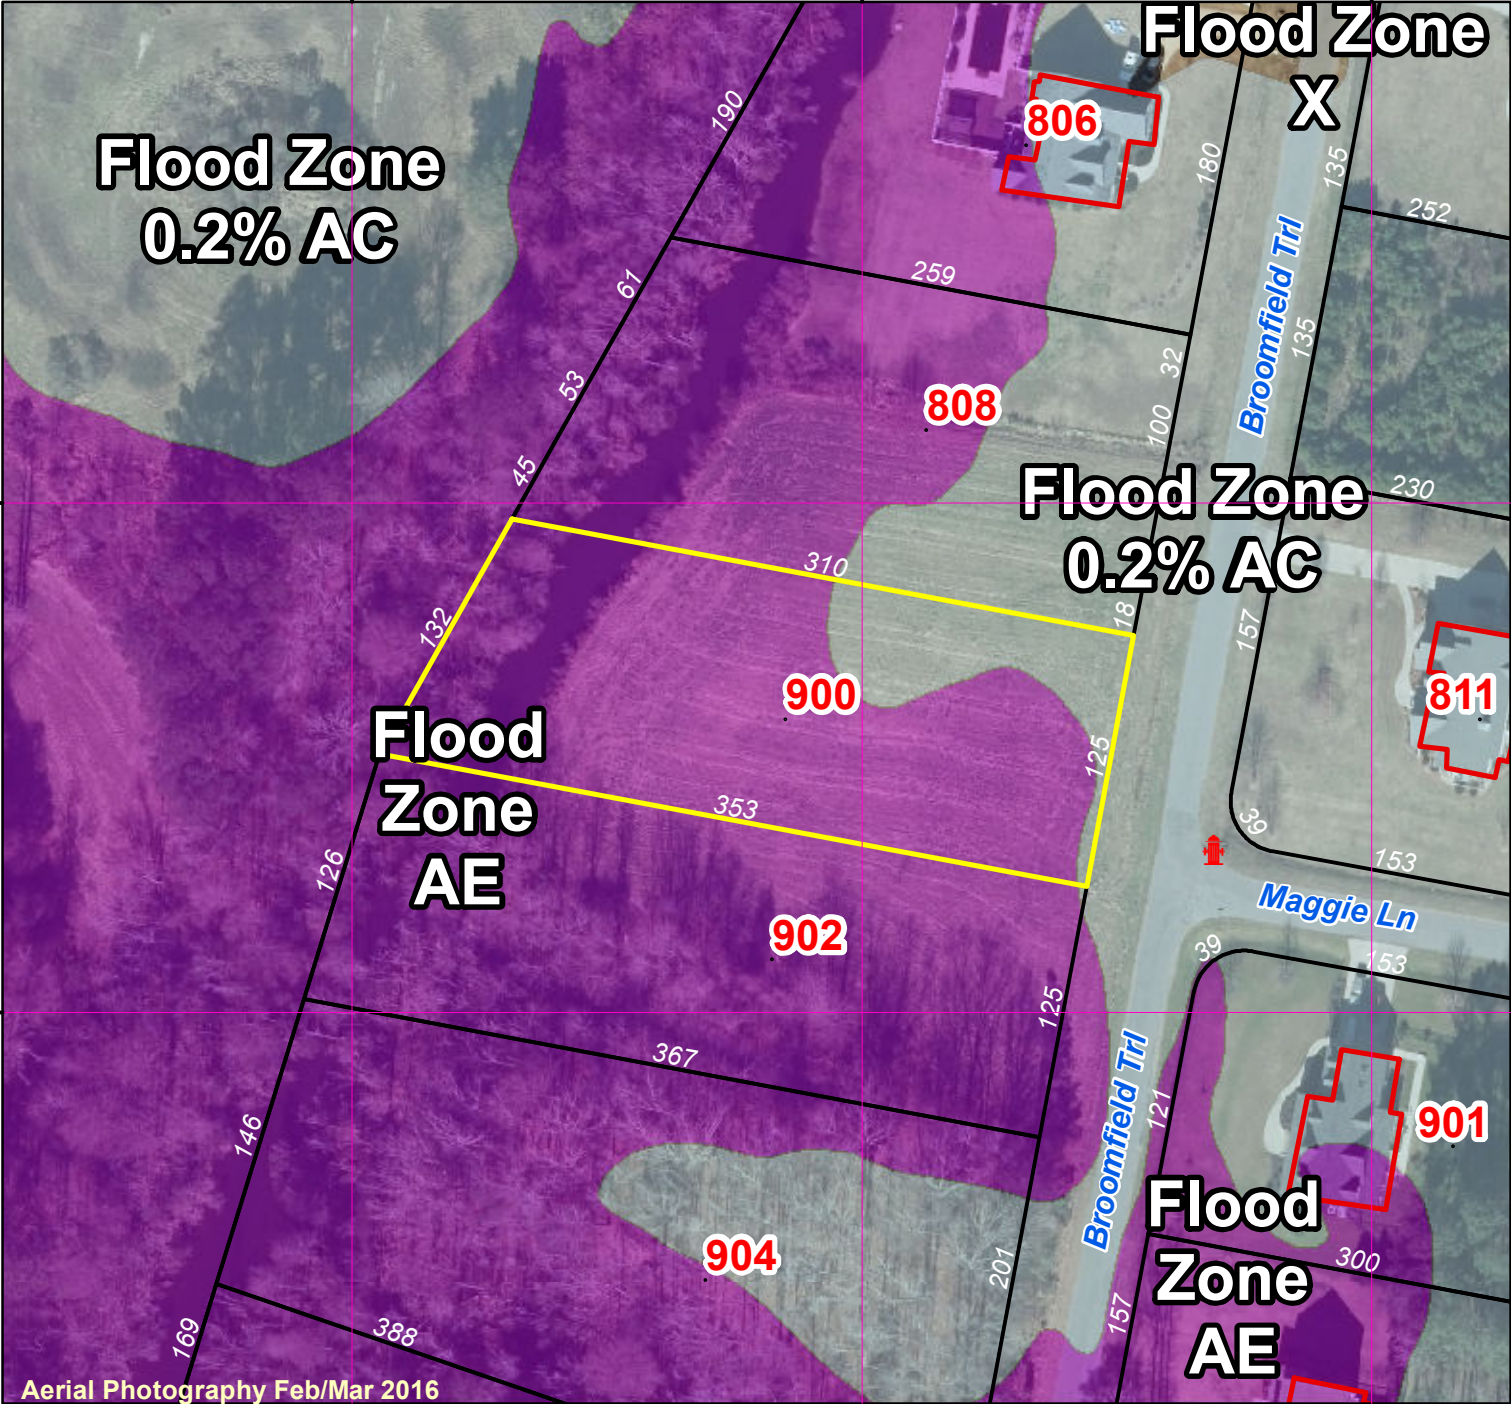

2846250 000000

2846500 000000

2846750 000000

913250 0000000

913000 0000000

Pasquotank County, NC

Parcel ID: 894104634155

Map: P127B-158

00900 BROOMFIELD TRL

RUETTEN, BERNARD H & MARTINA M

1526 OWENS DR

ELIZABETH CITY NC 27909

Deed Book: 932

Deed Page: 201

Date: 20060830

Land Value: 38300

# FLOOD MAP

Effective Date:  
December 21, 2018

This is not the OFFICIAL flood map; however, it is drawn using data provided by NC Floodplain Mapping to be used with local GIS. The official maps can be viewed at ris.nc.gov